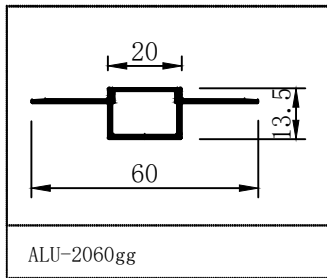

ALU-C2060g

Dimensions	(W) 20mm x (H) 60mm
Standard length	1m/2m/3m
Profile material	6063 Aluminium Alloy
Finish	Anodised / Colours
Diffuser material	Silicon
Installation	Gypsum-board aluminium profile curved
Standard Package	Individually clear bag with accessories, in carton box